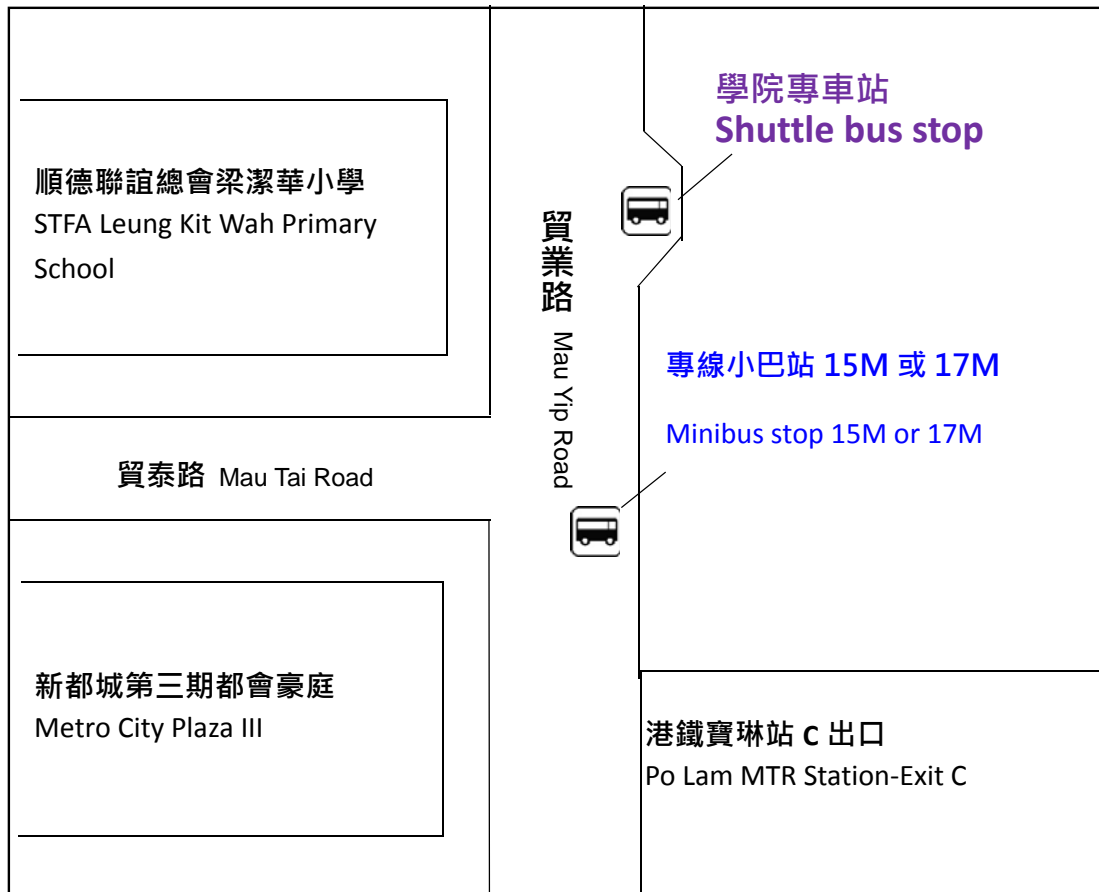

開放日免費專車安排：

路線	登車地點	服務時間
港鐵寶琳站往 將軍澳教學中心	順德聯誼總會梁潔華小學 對面 (貿業路停車處)	2018年6月15日(星期六) 上午9時30分至下午4時30分 (每20分鐘開出一班)

*學院亦設有專車接載訪客返回港鐵寶琳站

寶琳站登車路線圖

開放日免費專車時間表

港鐵寶琳站出發	將軍澳教學中心出發
9:30am	
9:50am	
10:10am	
10:30am	
10:50am	
11:10am	
11:30am	11:40am
11:50am	12:00pm
12:10pm	12:20pm
12:30pm	12:40pm
12:50pm	1:00pm
1:10pm	1:20pm
1:30pm	1:40pm
1:50pm	2:00pm
2:10pm	2:20pm
2:30pm	2:40pm
2:50pm	3:00pm
3:10pm	3:20pm
3:30pm	3:40pm
3:50pm	4:00pm
4:10pm	4:20pm
4:30pm	4:40pm
	5:00pm